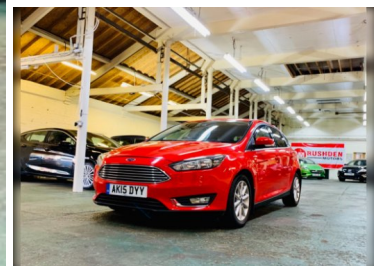

2015(15) Ford Focus 1.5 TDCi 120 Titanium 5dr

£6,995

Engine: Diesel
Body: Hatchback
Gearbox: Manual
Capacity: 1499cc
Colour: Red
Mileage: 84,172
CO²: 98g/km
MPG: 74.3mpg
Top Speed: 120mph
BHP: 118bhp
Insurance Grp: 14E

Rushden Motors
 24 Park Road
 Rushden
 Northamptonshire, NN10
 0RW

16" ALLOYS
 AUTO DIMMING REAR VIEW MIRROR
 AUTOMATIC HEADLIGHTS
 CRUISE CONTROL WITH ACTIVE SPEED LIMITER
 DAYTIME RUNNING LIGHTS
 EBD - ELECTRONIC BRAKEFORCE DISTRIBUTION
 HEATED WASHER JETS
 KEYLESS START
 RAIN SENSITIVE WINDSCREEN WIPERS
 THATCHAM CATEGORY 1 ALARM
 TYRE PRESSURE MONITORING SYSTEM
 POWER STEERING
 TFT CLUSTER SCREEN
 DIESEL PARTICULATE FILTER
 AUX INPUT
 SYNC 2 DAB RADIO/CD, 8"